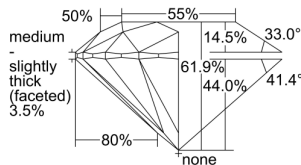

GIA®

FACSIMILE

GIA REPORT 2506033762

Verify this report at GIA.edu

GIA NATURAL DIAMOND DOSSIER®

July 26, 2024
GIA Report Number 2506033762
Shape and Cutting Style ..... Round Brilliant
Measurements ..... 4.30 - 4.33 x 2.67 mm

GRADING RESULTS

Carat Weight ..... 0.30 carat
Color Grade ..... G
Clarity Grade VS1
Cut Grade ..... Excellent

ADDITIONAL GRADING INFORMATION

Polish ..... Excellent
Symmetry ..... Excellent
Fluorescence ..... Medium Blue
Clarity Characteristics ..... Cloud, Pinpoint
Inscription(s): GIA 2506033762

PROPORTIONS

Profile to actual proportions

GRADING SCALES

GIA COLOR SCALE	GIA CLARITY SCALE	GIA CUT SCALE	
D	FLAWLESS	EXCELLENT	
E	INTERNALLY FLAWLESS		
F		VVS₁	VERY GOOD
G	VVS₂		
H	VS₁	GOOD	
I	VS₂		
J	SI₁	FAIR	
K	SI₂		
L	I₁	POOR	
M	I₂		
N	I₃		
O			
P			
Q			
R			
S			
T			
U			
V			
W			
X			
Y			
Z