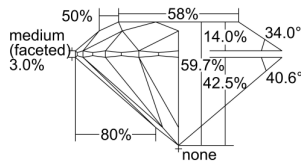

GIA®

FACSIMILE

GIA REPORT 2506037224

Verify this report at GIA.edu

GIA NATURAL DIAMOND DOSSIER®

July 26, 2024
GIA Report Number 2506037224
Shape and Cutting Style ..... Round Brilliant
Measurements ..... 4.54 - 4.56 x 2.72 mm

GRADING RESULTS

Carat Weight ..... 0.34 carat
Color Grade ..... D
Clarity Grade S11
Cut Grade ..... Excellent

ADDITIONAL GRADING INFORMATION

Polish ..... Excellent
Symmetry ..... Excellent
Fluorescence ..... Faint
Clarity Characteristics ..... Crystal
Inscription(s): GIA 2506037224

PROPORTIONS

Profile to actual proportions

GRADING SCALES

GIA COLOR SCALE	GIA CLARITY SCALE	GIA CUT SCALE	
D	FLAWLESS	EXCELLENT	
E	INTERNALLY FLAWLESS		
F		VVS₁	VERY GOOD
G	VVS₂		
H	VS₁	GOOD	
I	VS₂		
J	S1₁	FAIR	
K	S1₂		
L	I₁	POOR	
M	I₂		
N	I₃		
O			
P			
Q			
R			
S			
T			
U			
V			
W			
X			
Y			
Z