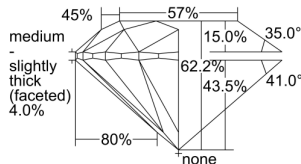

GIA®

FACSIMILE

GIA REPORT 2506043224

Verify this report at GIA.edu

GIA NATURAL DIAMOND DOSSIER®

July 29, 2024
GIA Report Number 2506043224
Shape and Cutting Style ..... Round Brilliant
Measurements ..... 5.07 - 5.09 x 3.16 mm

GRADING RESULTS

Carat Weight ..... 0.50 carat
Color Grade ..... G
Clarity Grade VVS2
Cut Grade ..... Excellent

ADDITIONAL GRADING INFORMATION

Polish ..... Excellent
Symmetry ..... Excellent
Fluorescence ..... None
Clarity Characteristics ..... Cloud
Inscription(s): GIA 2506043224

PROPORTIONS

Profile to actual proportions