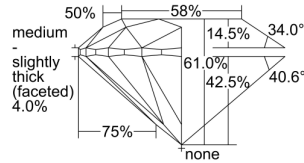

GIA®

FACSIMILE

GIA REPORT 2506045954

Verify this report at GIA.edu

GIA NATURAL DIAMOND DOSSIER®

July 30, 2024
GIA Report Number 2506045954
Shape and Cutting Style ..... Round Brilliant
Measurements ..... 4.92 - 4.94 x 3.01 mm

GRADING RESULTS

Carat Weight ..... 0.45 carat
Color Grade ..... G
Clarity Grade VS1
Cut Grade ..... Excellent

ADDITIONAL GRADING INFORMATION

Polish ..... Excellent
Symmetry ..... Excellent
Fluorescence ..... Faint
Clarity Characteristics ..... Crystal, Pinpoint
Inscription(s): GIA 2506045954

PROPORTIONS

Profile to actual proportions

GRADING SCALES

GIA COLOR SCALE

COLORLESS	D
	E
	F
	G
	H
	I
	J
NEAR COLORLESS	K
	L
FAIN	M
	N
	O
	P
	Q
VERY LIGHT	R
	S
	T
	U
	V
	W
	X
	Y
LIGHT	Z

GIA CLARITY SCALE

FLAWLESS	VERY VERY SLIGHTLY INCLUDED	VS₁	VS₂	VS₁	VS₂	SL₁	SL₂	I₁	I₂	I₃											
											FLAWLESS	INTERNALLY FLAWLESS	VVS₁	VVS₂	VS₁	VS₂	SI₁	SI₂	I₁	I₂	I₃

GIA CUT SCALE

EXCELLENT
VERY GOOD
GOOD
FAIR
POOR