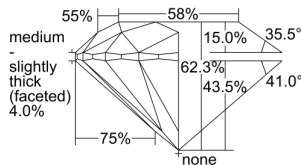

GIA®

FACSIMILE

GIA REPORT 2506055053

Verify this report at GIA.edu

GIA NATURAL DIAMOND DOSSIER®

July 29, 2024
GIA Report Number 2506055053
Shape and Cutting Style ..... Round Brilliant
Measurements ..... 4.70 - 4.73 x 2.94 mm

GRADING RESULTS

Carat Weight ..... 0.40 carat
Color Grade ..... F
Clarity Grade S11
Cut Grade ..... Excellent

ADDITIONAL GRADING INFORMATION

Polish ..... Excellent
Symmetry ..... Excellent
Fluorescence ..... None
Clarity Characteristics ..... Cloud
Inscription(s): GIA 2506055053

PROPORTIONS

Profile to actual proportions