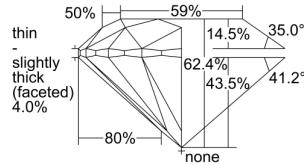

GIA®

FACSIMILE

GIA REPORT 2506055961

Verify this report at GIA.edu

GIA NATURAL DIAMOND DOSSIER®

July 30, 2024
GIA Report Number 2506055961
Shape and Cutting Style ..... Round Brilliant
Measurements ..... 5.63 - 5.67 x 3.52 mm

GRADING RESULTS

Carat Weight ..... 0.70 carat
Color Grade ..... G
Clarity Grade S11
Cut Grade ..... Excellent

ADDITIONAL GRADING INFORMATION

Polish ..... Excellent
Symmetry ..... Excellent
Fluorescence ..... None
Clarity Characteristics ..... Crystal, Knot
Inscription(s): GIA 2506055961

PROPORTIONS

Profile to actual proportions