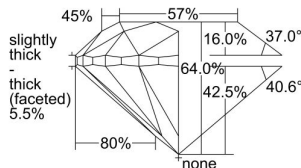

GIA®

FACSIMILE

GIA REPORT 2506060941

Verify this report at GIA.edu

GIA NATURAL DIAMOND DOSSIER®

July 30, 2024
GIA Report Number 2506060941
Shape and Cutting Style ..... Round Brilliant
Measurements ..... 4.96 - 4.98 x 3.18 mm

GRADING RESULTS

Carat Weight ..... 0.50 carat
Color Grade ..... F
Clarity Grade VS2
Cut Grade ..... Very Good

ADDITIONAL GRADING INFORMATION

Polish ..... Excellent
Symmetry ..... Excellent
Fluorescence ..... None
Clarity Characteristics ..... Crystal
Inscription(s): GIA 2506060941

PROPORTIONS

GRADING SCALES

GIA COLOR SCALE	GIA CLARITY SCALE	GIA CUT SCALE	
D	FLAWLESS	EXCELLENT	
E	INTERNALLY FLAWLESS		
F		VVS₁	VERY GOOD
G	VVS₂		
H	VS₁	GOOD	
I	VS₂		
J	SI₁	FAIR	
K	SI₂		
L	I₁	POOR	
M			
N	I₂		
O	I₃		
P			
Q			
R			
S			
T			
U			
V			
W			
X			
Y			
Z