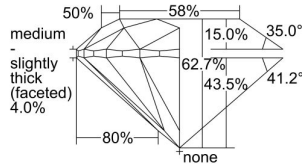

GIA®

FACSIMILE

GIA REPORT 2506065990

Verify this report at GIA.edu

GIA NATURAL DIAMOND DOSSIER®

July 30, 2024
GIA Report Number 2506065990
Shape and Cutting Style ..... Round Brilliant
Measurements ..... 5.80 - 5.84 x 3.65 mm

GRADING RESULTS

Carat Weight ..... 0.76 carat
Color Grade I
Clarity Grade S11
Cut Grade ..... Excellent

ADDITIONAL GRADING INFORMATION

Polish ..... Excellent
Symmetry ..... Excellent
Fluorescence ..... None
Clarity Characteristics ..... Crystal, Cloud
Inscription(s): GIA 2506065990

PROPORTIONS

Profile to actual proportions

GRADING SCALES

GIA COLOR SCALE	GIA CLARITY SCALE	GIA CUT SCALE	
D	FLAWLESS	EXCELLENT	
E	INTERNALLY FLAWLESS		
F		VVS₁	VERY GOOD
G	VVS₂		
H	VS₁	GOOD	
I	VS₂		
J	S1₁	FAIR	
K	S1₂		
L	I₁	POOR	
M	I₂		
N	I₃		
O			
P			
Q			
R			
S			
T			
U			
V			
W			
X			
Y			
Z