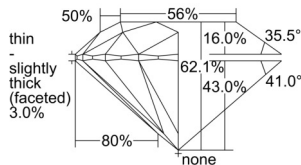

GIA®

FACSIMILE

GIA REPORT 2506066838

Verify this report at GIA.edu

GIA NATURAL DIAMOND DOSSIER®

July 31, 2024
GIA Report Number 2506066838
Shape and Cutting Style ..... Round Brilliant
Measurements ..... 5.84 - 5.87 x 3.64 mm

GRADING RESULTS

Carat Weight ..... 0.76 carat
Color Grade ..... G
Clarity Grade VS1
Cut Grade ..... Excellent

ADDITIONAL GRADING INFORMATION

Polish ..... Excellent
Symmetry ..... Excellent
Fluorescence ..... None
Clarity Characteristics..... Crystal, Cloud, Pinpoint
Inspection(s): GIA 2506066838

PROPORTIONS

Profile to actual proportions