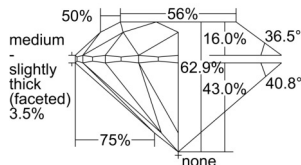

GIA®

FACSIMILE

GIA REPORT 2506071431

Verify this report at GIA.edu

GIA NATURAL DIAMOND DOSSIER®

August 02, 2024
GIA Report Number 2506071431
Shape and Cutting Style ..... Round Brilliant
Measurements ..... 4.46 - 4.49 x 2.82 mm

GRADING RESULTS

Carat Weight ..... 0.35 carat
Color Grade ..... E
Clarity Grade VS1
Cut Grade ..... Excellent

ADDITIONAL GRADING INFORMATION

Polish ..... Excellent
Symmetry ..... Excellent
Fluorescence ..... None
Clarity Characteristics ..... Cloud
Inscription(s): GIA 2506071431

PROPORTIONS

Profile to actual proportions

GRADING SCALES

GIA COLOR SCALE	GIA CLARITY SCALE	GIA CUT SCALE	
D	FLAWLESS	EXCELLENT	
E	INTERNALLY FLAWLESS		
F		VVS₁	VERY GOOD
G	VVS₂		
H	VS₁	GOOD	
I	VS₂		
J	SI₁	FAIR	
K	SI₂		
L	I₁	POOR	
M			
N			
O	I₂		
P			
Q			
R	I₃		
S			
T			
U			
V			
W			
X			
Y			
Z