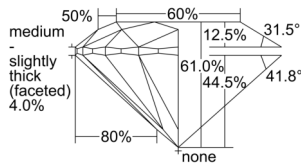

GIA®

FACSIMILE

GIA REPORT 2506073698

Verify this report at GIA.edu

GIA NATURAL DIAMOND DOSSIER®

July 31, 2024
GIA Report Number 2506073698
Shape and Cutting Style ..... Round Brilliant
Measurements ..... 5.75 - 5.80 x 3.52 mm

GRADING RESULTS

Carat Weight ..... 0.71 carat
Color Grade ..... F
Clarity Grade VS1
Cut Grade ..... Excellent

ADDITIONAL GRADING INFORMATION

Polish ..... Excellent
Symmetry ..... Excellent
Fluorescence ..... None
Clarity Characteristics ..... Cloud, Pinpoint
Inscription(s): GIA 2506073698

PROPORTIONS

Profile to actual proportions

GRADING SCALES

GIA COLOR SCALE	GIA CLARITY SCALE	GIA CUT SCALE	
D	FLAWLESS	EXCELLENT	
E	INTERNALLY FLAWLESS		
F		VVS₁	VERY GOOD
G	VVS₂		
H	VS₁	GOOD	
I	VS₂		
J	SI₁	FAIR	
K	SI₂		
L	I₁	POOR	
M	I₂		
N	I₃		
O			
P			
Q			
R			
S			
T			
U			
V			
W			
X			
Y			
Z