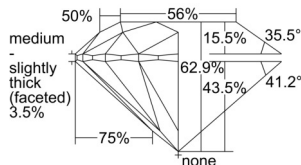

GIA®

FACSIMILE

GIA REPORT 2506075424

Verify this report at GIA.edu

GIA NATURAL DIAMOND DOSSIER®

August 01, 2024
GIA Report Number 2506075424
Shape and Cutting Style ..... Round Brilliant
Measurements ..... 5.09 - 5.11 x 3.21 mm

GRADING RESULTS

Carat Weight ..... 0.51 carat
Color Grade ..... F
Clarity Grade VS1
Cut Grade ..... Excellent

ADDITIONAL GRADING INFORMATION

Polish ..... Excellent
Symmetry ..... Excellent
Fluorescence ..... None
Clarity Characteristics ..... Cloud, Needle, Pinpoint
Inscription(s): GIA 2506075424

PROPORTIONS

Profile to actual proportions

GRADING SCALES

GIA COLOR SCALE	GIA CLARITY SCALE	GIA CUT SCALE
COLOURLESS	FLAWLESS	EXCELLENT
D	INTERNALLY FLAWLESS	
E	VVS₁	VERY GOOD
F		
G	VVS₂	
H	VS₁	GOOD
I		
J	VS₂	
K	SI₁	FAIR
L		
M	SI₂	
N	I₁	POOR
O		
P	I₂	
Q	I₃	
R		
S		
T		
U		
V		
W		
X		
Y		
Z