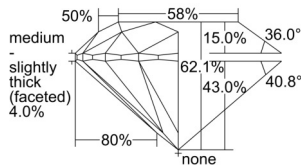

GIA®

FACSIMILE

GIA REPORT 2506079621

Verify this report at GIA.edu

GIA NATURAL DIAMOND DOSSIER®

August 16, 2024
GIA Report Number 2506079621
Shape and Cutting Style ..... Round Brilliant
Measurements ..... 5.75 - 5.78 x 3.58 mm

GRADING RESULTS

Carat Weight ..... 0.74 carat
Color Grade I
Clarity Grade VS1
Cut Grade ..... Excellent

ADDITIONAL GRADING INFORMATION

Polish ..... Excellent
Symmetry ..... Excellent
Fluorescence ..... None
Clarity Characteristics..Cloud, Needle, Pinpoint, Indented Natural
Inscription(s): GIA 2506079621

PROPORTIONS

Profile to actual proportions