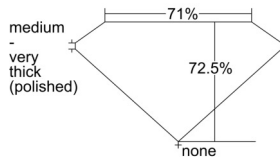

GIA®

FACSIMILE

GIA REPORT 2506079654

Verify this report at gia.edu

GIA NATURAL DIAMOND DOSSIER®

July 31, 2024
GIA Report Number 2506079654
Shape and Cutting Style ..... Square Modified Brilliant
Measurements ..... 4.58 x 4.54 x 3.29 mm

GRADING RESULTS

Carat Weight ..... 0.60 carat
Color Grade I
Clarity Grade VVS2

ADDITIONAL GRADING INFORMATION

Polish ..... Excellent
Symmetry ..... Excellent
Fluorescence ..... None
Clarity Characteristics ..... Pinpoint, Needle
Inscription(s): GIA 2506079654

PROPORTIONS

Profile not to actual proportions

GRADING SCALES

GIA COLOR SCALE		GIA CLARITY SCALE			
COLORLESS	D	VERY VERY SLIGHTLY INCLUDED	FLAWLESS		
	E		INTERNALLY FLAWLESS		
	F		VVS₁		
	NEAR COLORLESS	G	VERY SLIGHTLY INCLUDED	VVS₂	
		H		VS₁	
		FAINT	I	SLIGHTLY INCLUDED	VS₂
			J		SI₁
			K	SI₂	
	LIGHT	L	INCLUDED	I₁	
		M		I₂	
N		I₃			
O					
P					
Q					
R					
S					
T					
U					
V					
W					
X					
Y					
Z