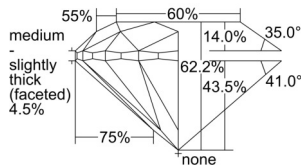

GIA®

FACSIMILE

GIA REPORT 2506079814

Verify this report at GIA.edu

GIA NATURAL DIAMOND DOSSIER®

August 01, 2024
GIA Report Number 2506079814
Shape and Cutting Style ..... Round Brilliant
Measurements ..... 5.76 - 5.79 x 3.59 mm

GRADING RESULTS

Carat Weight ..... 0.75 carat
Color Grade ..... H
Clarity Grade S11
Cut Grade ..... Excellent

ADDITIONAL GRADING INFORMATION

Polish ..... Excellent
Symmetry ..... Excellent
Fluorescence ..... None
Clarity Characteristics ..... Cloud, Crystal
Inscription(s): GIA 2506079814

PROPORTIONS

Profile to actual proportions

GRADING SCALES

GIA COLOR SCALE	GIA CLARITY SCALE	GIA CUT SCALE	
D	FLAWLESS	EXCELLENT	
E	INTERNALLY FLAWLESS		
F		VVS₁	VERY GOOD
G	VVS₂		
H	VS₁	GOOD	
I	VS₂		
J	S1₁	FAIR	
K	S1₂		
L	I₁	POOR	
M	I₂		
N	I₃		
O			
P			
Q			
R			
S			
T			
U			
V			
W			
X			
Y			
Z