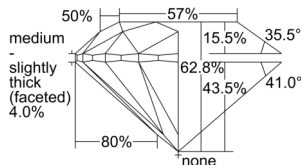

GIA®

FACSIMILE

GIA REPORT 2506082771

Verify this report at GIA.edu

GIA NATURAL DIAMOND DOSSIER®

August 02, 2024
GIA Report Number 2506082771
Shape and Cutting Style ..... Round Brilliant
Measurements ..... 4.86 - 4.92 x 3.07 mm

GRADING RESULTS

Carat Weight ..... 0.46 carat
Color Grade ..... H
Clarity Grade VS1
Cut Grade ..... Excellent

ADDITIONAL GRADING INFORMATION

Polish ..... Excellent
Symmetry ..... Very Good
Fluorescence ..... None
Clarity Characteristics..... Crystal, Cloud, Pinpoint
Inscription(s): GIA 2506082771

PROPORTIONS

Profile to actual proportions

GRADING SCALES

GIA COLOR SCALE	GIA CLARITY SCALE	GIA CUT SCALE	
D	FLAWLESS	EXCELLENT	
E	INTERNALLY FLAWLESS		
F		VVS₁	VERY GOOD
G	VVS₂		
H	VS₁	GOOD	
I	VS₂		
J	SI₁	FAIR	
K	SI₂		
L	I₁	POOR	
M			
N			
O	I₂		
P			
Q			
R	I₃		
S			
T			
U			
V			
W			
X			
Y			
Z