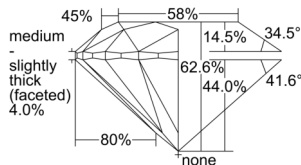

GIA®

FACSIMILE

GIA REPORT 2506083364

Verify this report at GIA.edu

GIA NATURAL DIAMOND DOSSIER®

August 01, 2024
GIA Report Number 2506083364
Shape and Cutting Style ..... Round Brilliant
Measurements ..... 3.60 - 3.63 x 2.26 mm

GRADING RESULTS

Carat Weight ..... 0.18 carat
Color Grade ..... G
Clarity Grade VS1
Cut Grade ..... Excellent

ADDITIONAL GRADING INFORMATION

Polish ..... Excellent
Symmetry ..... Excellent
Fluorescence ..... None
Clarity Characteristics ..... Cloud, Pinpoint
Inscription(s): GIA 2506083364

PROPORTIONS

Profile to actual proportions

GRADING SCALES

GIA COLOR SCALE	GIA CLARITY SCALE	GIA CUT SCALE	
D	FLAWLESS	EXCELLENT	
E	INTERNALLY FLAWLESS		
F		VVS₁	VERY GOOD
G	VVS₂		
H	VS₁	GOOD	
I	VS₂		
J	SI₁	FAIR	
K	SI₂		
L	I₁	POOR	
M	I₂		
N	I₃		
O			
P			
Q			
R			
S			
T			
U			
V			
W			
X			
Y			
Z