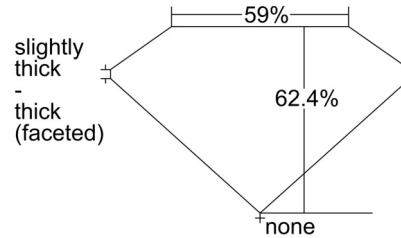

GIA NATURAL DIAMOND GRADING REPORT

August 02, 2024  
 GIA Report Number ..... 2506095288  
 Shape and Cutting Style ..... Oval Brilliant  
 Measurements ..... 9.45 x 6.69 x 4.18 mm

GRADING RESULTS

Carat Weight ..... 1.70 carat  
 Color Grade ..... F  
 Clarity Grade ..... VS1

ADDITIONAL GRADING INFORMATION

Polish ..... Excellent  
 Symmetry ..... Excellent  
 Fluorescence ..... None  
 Inscription(s): GIA 2506095288

PROPORTIONS

Profile not to actual proportions

CLARITY CHARACTERISTICS

KEY TO SYMBOLS\*

-  Feather
-  Crystal
-  Pinpoint

\* Red symbols denote internal characteristics (inclusions). Green or black symbols denote external characteristics (blemishes). Diagram is an approximate representation of the diamond, and symbols shown indicate type, position, and approximate size of clarity characteristics. All clarity characteristics may not be shown. Details of finish are not shown.