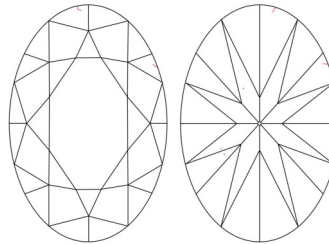

GIA NATURAL DIAMOND GRADING REPORT

August 02, 2024  
 GIA Report Number ..... 2506095288  
 Shape and Cutting Style ..... Oval Brilliant  
 Measurements ..... 9.45 x 6.69 x 4.18 mm

GRADING RESULTS

Carat Weight ..... 1.70 carat  
 Color Grade ..... F  
 Clarity Grade ..... VS1

ADDITIONAL GRADING INFORMATION

Polish ..... Excellent  
 Symmetry ..... Excellent  
 Fluorescence ..... None  
 Inscription(s): GIA 2506095288

PROPORTIONS

Profile not to actual proportions

CLARITY CHARACTERISTICS

KEY TO SYMBOLS\*

-  Feather
-  Crystal
-  Pinpoint

\* Red symbols denote internal characteristics (inclusions). Green or black symbols denote external characteristics (blemishes). Diagram is an approximate representation of the diamond, and symbols shown indicate type, position, and approximate size of clarity characteristics. All clarity characteristics may not be shown. Details of finish are not shown.