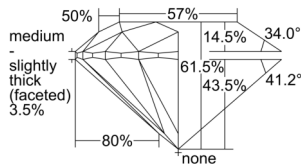

GIA®

FACSIMILE

GIA REPORT 2506095541

Verify this report at GIA.edu

GIA NATURAL DIAMOND DOSSIER®

August 05, 2024
GIA Report Number 2506095541
Shape and Cutting Style ..... Round Brilliant
Measurements ..... 4.62 - 4.64 x 2.85 mm

GRADING RESULTS

Carat Weight ..... 0.37 carat
Color Grade ..... G
Clarity Grade S11
Cut Grade ..... Excellent

ADDITIONAL GRADING INFORMATION

Polish ..... Excellent
Symmetry ..... Excellent
Fluorescence ..... None
Clarity Characteristics ..... Cloud
Inscription(s): GIA 2506095541

PROPORTIONS

Profile to actual proportions

GRADING SCALES

GIA COLOR SCALE	GIA CLARITY SCALE	GIA CUT SCALE	
D	FLAWLESS	EXCELLENT	
E	INTERNALLY FLAWLESS		
F		VVS₁	VERY GOOD
G	VVS₂		
H	VS₁	GOOD	
I	VS₂		
J	S1₁	FAIR	
K	S1₂		
L	I₁	POOR	
M	I₂		
N	I₃		
O			
P			
Q			
R			
S			
T			
U			
V			
W			
X			
Y			
Z