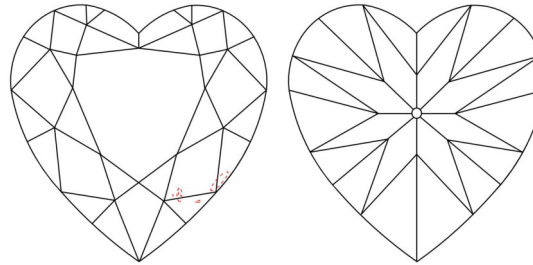

GIA NATURAL DIAMOND GRADING REPORT

August 02, 2024
 GIA Report Number 2506096454
 Shape and Cutting Style Heart Brilliant
 Measurements 6.01 x 7.02 x 4.07 mm

GRADING RESULTS

Carat Weight 1.01 carat
 Color Grade I
 Clarity Grade VS1

ADDITIONAL GRADING INFORMATION

Polish Excellent
 Symmetry Excellent
 Fluorescence None
 Inscription(s): GIA 2506096454

Comments: Additional clouds are not shown. Pinpoints are not shown.

PROPORTIONS

Profile not to actual proportions

CLARITY CHARACTERISTICS

KEY TO SYMBOLS*

- Cloud
- Needle

* Red symbols denote internal characteristics (inclusions). Green or black symbols denote external characteristics (blemishes). Diagram is an approximate representation of the diamond, and symbols shown indicate type, position, and approximate size of clarity characteristics. All clarity characteristics may not be shown. Details of finish are not shown.