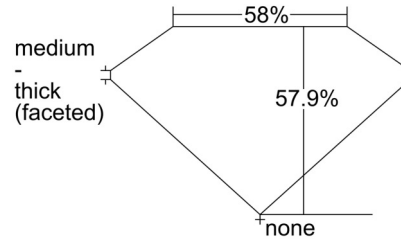

PROPORTIONS

Profile not to actual proportions