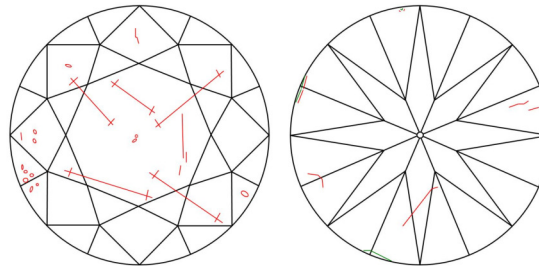

GIA NATURAL DIAMOND GRADING REPORT

August 05, 2024  
 GIA Report Number ..... 2506102230  
 Shape and Cutting Style ..... Round Brilliant  
 Measurements ..... 6.46 - 6.49 x 3.88 mm

GRADING RESULTS

Carat Weight ..... 1.00 carat  
 Color Grade ..... E  
 Clarity Grade ..... SI2  
 Cut Grade ..... Excellent

PROPORTIONS

Profile to actual proportions

CLARITY CHARACTERISTICS

KEY TO SYMBOLS\*

- Twinning Wisp
- Feather
- Crystal
- Needle
- Indented Natural
- Natural

\* Red symbols denote internal characteristics (inclusions). Green or black symbols denote external characteristics (blemishes). Diagram is an approximate representation of the diamond, and symbols shown indicate type, position, and approximate size of clarity characteristics. All clarity characteristics may not be shown. Details of finish are not shown.