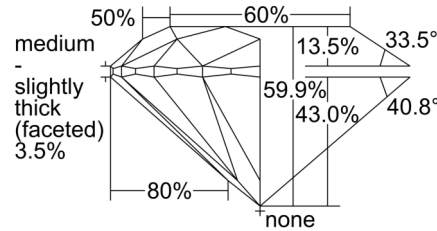

GIA NATURAL DIAMOND GRADING REPORT

August 05, 2024  
 GIA Report Number ..... 2506102230  
 Shape and Cutting Style ..... Round Brilliant  
 Measurements ..... 6.46 - 6.49 x 3.88 mm

GRADING RESULTS

Carat Weight ..... 1.00 carat  
 Color Grade ..... E  
 Clarity Grade ..... SI2  
 Cut Grade ..... Excellent

PROPORTIONS

Profile to actual proportions

CLARITY CHARACTERISTICS

KEY TO SYMBOLS\*

- Twinning Wisp
- Feather
- Crystal
- Needle
- Indented Natural
- Natural

\* Red symbols denote internal characteristics (inclusions). Green or black symbols denote external characteristics (blemishes). Diagram is an approximate representation of the diamond, and symbols shown indicate type, position, and approximate size of clarity characteristics. All clarity characteristics may not be shown. Details of finish are not shown.