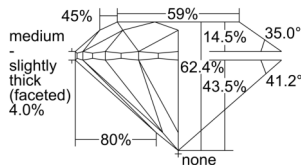

GIA®

FACSIMILE

GIA REPORT 2506102724

Verify this report at GIA.edu

GIA NATURAL DIAMOND DOSSIER®

August 05, 2024
GIA Report Number 2506102724
Shape and Cutting Style ..... Round Brilliant
Measurements ..... 5.05 - 5.08 x 3.16 mm

GRADING RESULTS

Carat Weight ..... 0.50 carat
Color Grade ..... H
Clarity Grade VS2
Cut Grade ..... Excellent

ADDITIONAL GRADING INFORMATION

Polish ..... Excellent
Symmetry ..... Excellent
Fluorescence ..... None
Clarity Characteristics ..... Crystal, Cloud
Inscription(s): GIA 2506102724

PROPORTIONS

Profile to actual proportions

GRADING SCALES

GIA COLOR SCALE	GIA CLARITY SCALE	GIA CUT SCALE	
D	FLAWLESS	EXCELLENT	
E	INTERNALLY FLAWLESS		
F		VVS₁	VERY GOOD
G	VVS₂		
H	VS₁	GOOD	
I	VS₂		
J	SI₁	FAIR	
K	SI₂		
L	I₁	POOR	
M	I₂		
N	I₃		
O			
P			
Q			
R			
S			
T			
U			
V			
W			
X			
Y			
Z