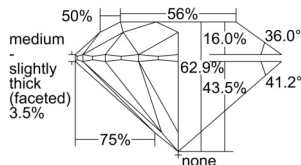

GIA®

FACSIMILE

GIA REPORT 2506104461

Verify this report at GIA.edu

GIA NATURAL DIAMOND DOSSIER®

August 02, 2024
GIA Report Number 2506104461
Shape and Cutting Style ..... Round Brilliant
Measurements ..... 5.64 - 5.67 x 3.56 mm

GRADING RESULTS

Carat Weight ..... 0.70 carat
Color Grade ..... F
Clarity Grade S11
Cut Grade ..... Excellent

ADDITIONAL GRADING INFORMATION

Polish ..... Excellent
Symmetry ..... Excellent
Fluorescence ..... None
Clarity Characteristics ..... Crystal, Cloud
Inscription(s): GIA 2506104461

PROPORTIONS

Profile to actual proportions

GRADING SCALES

GIA COLOR SCALE	GIA CLARITY SCALE	GIA CUT SCALE	
D	FLAWLESS	EXCELLENT	
E	INTERNALLY FLAWLESS		
F		VVS₁	VERY GOOD
G	VVS₂		
H	VS₁	GOOD	
I	VS₂		
J	S1₁	FAIR	
K	S1₂		
L	I₁	POOR	
M	I₂		
N	I₃		
O			
P			
Q			
R			
S			
T			
U			
V			
W			
X			
Y			
Z