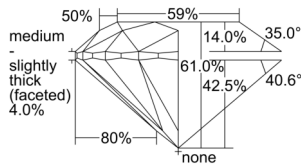

GIA®

FACSIMILE

GIA REPORT 2506107534

Verify this report at GIA.edu

GIA NATURAL DIAMOND DOSSIER®

August 06, 2024
GIA Report Number 2506107534
Shape and Cutting Style ..... Round Brilliant
Measurements ..... 5.40 - 5.43 x 3.30 mm

GRADING RESULTS

Carat Weight ..... 0.60 carat
Color Grade ..... H
Clarity Grade S11
Cut Grade ..... Excellent

ADDITIONAL GRADING INFORMATION

Polish ..... Excellent
Symmetry ..... Excellent
Fluorescence ..... None
Clarity Characteristics ..... Crystal, Cloud, Feather
Inscription(s): GIA 2506107534

PROPORTIONS

Profile to actual proportions

GRADING SCALES

GIA COLOR SCALE	GIA CLARITY SCALE	GIA CUT SCALE	
D	FLAWLESS	EXCELLENT	
E	INTERNALLY FLAWLESS		
F		VVS₁	VERY GOOD
G	VVS₂		
H	VS₁	GOOD	
I	VS₂		
J	S1₁	FAIR	
K	S1₂		
L	I₁	POOR	
M	I₂		
N	I₃		
O			
P			
Q			
R			
S			
T			
U			
V			
W			
X			
Y			
Z