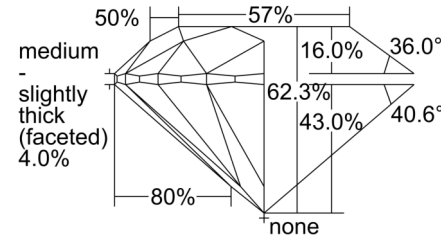

GIA NATURAL DIAMOND GRADING REPORT

August 07, 2024

GIA Report Number 2506109838

Shape and Cutting Style Round Brilliant

Measurements 6.36 - 6.41 x 3.98 mm

GRADING RESULTS

Carat Weight 1.01 carat

Color Grade E

PROPORTIONS

Profile to actual proportions

CLARITY CHARACTERISTICS

KEY TO SYMBOLS*

-  Feather
-  Pinpoint
-  Cloud

* Red symbols denote internal characteristics (inclusions). Green or black symbols denote external characteristics (blemishes). Diagram is an approximate representation of the diamond, and symbols shown indicate type, position, and approximate size of clarity characteristics. All clarity characteristics may not be shown. Details of finish are not shown.