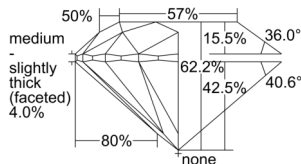

GIA®

FACSIMILE

GIA REPORT 2506114178

Verify this report at GIA.edu

GIA NATURAL DIAMOND DOSSIER®

August 07, 2024
GIA Report Number 2506114178
Shape and Cutting Style ..... Round Brilliant
Measurements ..... 5.75 - 5.77 x 3.58 mm

GRADING RESULTS

Carat Weight ..... 0.73 carat
Color Grade ..... G
Clarity Grade VS1
Cut Grade ..... Excellent

ADDITIONAL GRADING INFORMATION

Polish ..... Excellent
Symmetry ..... Excellent
Fluorescence ..... None
Clarity Characteristics ..... Cloud
Inscription(s): GIA 2506114178

PROPORTIONS

Profile to actual proportions

GRADING SCALES

GIA COLOR SCALE	GIA CLARITY SCALE	GIA CUT SCALE	
D	FLAWLESS	EXCELLENT	
E	INTERNALLY FLAWLESS		
F		VVS₁	VERY GOOD
G	VVS₂		
H	VS₁	GOOD	
I	VS₂		
J	SI₁	FAIR	
K	SI₂		
L	I₁	POOR	
M			
N			
O	I₂		
P			
Q			
R	I₃		
S			
T			
U			
V			
W			
X			
Y			
Z