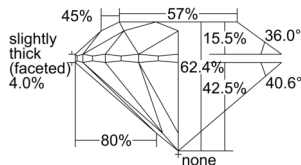

GIA®

FACSIMILE

GIA REPORT 2506114206

Verify this report at GIA.edu

GIA NATURAL DIAMOND DOSSIER®

August 06, 2024
GIA Report Number 2506114206
Shape and Cutting Style ..... Round Brilliant
Measurements ..... 4.25 - 4.27 x 2.66 mm

GRADING RESULTS

Carat Weight ..... 0.30 carat
Color Grade ..... E
Clarity Grade S11
Cut Grade ..... Excellent

ADDITIONAL GRADING INFORMATION

Polish ..... Excellent
Symmetry ..... Excellent
Fluorescence ..... None
Clarity Characteristics ..... Crystal, Cloud, Feather
Inscription(s): GIA 2506114206

PROPORTIONS

Profile to actual proportions