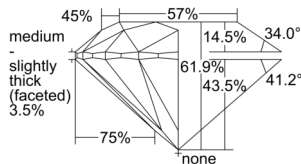

GIA®

FACSIMILE

GIA REPORT 2506117698

Verify this report at GIA.edu

GIA NATURAL DIAMOND DOSSIER®

August 06, 2024
GIA Report Number 2506117698
Shape and Cutting Style ..... Round Brilliant
Measurements ..... 4.30 - 4.32 x 2.67 mm

GRADING RESULTS

Carat Weight ..... 0.30 carat
Color Grade ..... F
Clarity Grade VS1
Cut Grade ..... Excellent

ADDITIONAL GRADING INFORMATION

Polish ..... Excellent
Symmetry ..... Excellent
Fluorescence ..... None
Clarity Characteristics ..... Cloud
Inscription(s): GIA 2506117698

PROPORTIONS

Profile to actual proportions

GRADING SCALES

GIA COLOR SCALE	GIA CLARITY SCALE	GIA CUT SCALE
D	FLAWLESS	EXCELLENT
E	INTERNALLY FLAWLESS	
F	VVS₁	VERY GOOD
G		
H	VS₁	GOOD
I		
J	SI₁	FAIR
K		
L	I₁	POOR
M		
N	I₂	
O	I₃	
P		
Q		
R		
S		
T		
U		
V		
W		
X		
Y		
Z