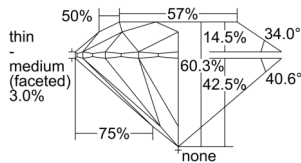

GIA®

FACSIMILE

GIA REPORT 2506126772

Verify this report at GIA.edu

GIA NATURAL DIAMOND DOSSIER®

August 06, 2024
GIA Report Number 2506126772
Shape and Cutting Style ..... Round Brilliant
Measurements ..... 4.52 - 4.55 x 2.73 mm

GRADING RESULTS

Carat Weight ..... 0.34 carat
Color Grade ..... F
Clarity Grade S11
Cut Grade ..... Excellent

ADDITIONAL GRADING INFORMATION

Polish ..... Excellent
Symmetry ..... Excellent
Fluorescence ..... None
Clarity Characteristics ..... Crystal, Cloud
Inscription(s): GIA 2506126772

PROPORTIONS

Profile to actual proportions

GRADING SCALES

GIA COLOR SCALE

COLORLESS	D
	E
	F
	G
	H
	I
	J
NEAR COLORLESS	K
	L
FAIN	M
	N
	O
	P
VERY LIGHT	Q
	R
	S
	T
	U
	V
	W
	X
	Y
LIGHT	Z

GIA CLARITY SCALE

FLAWLESS	VERY VERY SLIGHTLY INCLUDED	VVS₁	
			VVS₂
INTERNALLY FLAWLESS	VERY SLIGHTLY INCLUDED	VS₁	
		VS₂	
SLIGHTLY INCLUDED	SLIGHTLY INCLUDED	SI₁	
		SI₂	
INCLUDED	INCLUDED	I₁	
		I₂	
		I₃	

GIA CUT SCALE

EXCELLENT
VERY GOOD
GOOD
FAIR
POOR