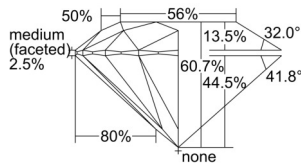

GIA®

FACSIMILE

GIA REPORT 2506129700

Verify this report at GIA.edu

GIA NATURAL DIAMOND DOSSIER®

August 07, 2024
GIA Report Number 2506129700
Shape and Cutting Style ..... Round Brilliant
Measurements ..... 4.57 - 4.60 x 2.78 mm

GRADING RESULTS

Carat Weight ..... 0.35 carat
Color Grade ..... F
Clarity Grade S11
Cut Grade ..... Excellent

ADDITIONAL GRADING INFORMATION

Polish ..... Excellent
Symmetry ..... Excellent
Fluorescence ..... None
Clarity Characteristics ..... Cloud, Crystal, Feather
Inscription(s): GIA 2506129700

PROPORTIONS

Profile to actual proportions

GRADING SCALES

GIA COLOR SCALE	GIA CLARITY SCALE	GIA CUT SCALE	
D	FLAWLESS	EXCELLENT	
E	INTERNALLY FLAWLESS		
F		VVS₁	VERY GOOD
G	VVS₂		
H	VS₁	GOOD	
I	VS₂		
J	S1₁	FAIR	
K	S1₂		
L	I₁	POOR	
M	I₂		
N	I₃		
O			
P			
Q			
R			
S			
T			
U			
V			
W			
X			
Y			
Z