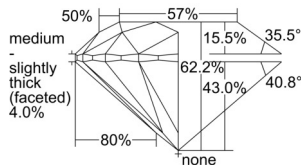

GIA®

FACSIMILE

GIA REPORT 2506138074

Verify this report at GIA.edu

GIA NATURAL DIAMOND DOSSIER®

August 07, 2024
GIA Report Number 2506138074
Shape and Cutting Style ..... Round Brilliant
Measurements ..... 5.66 - 5.70 x 3.53 mm

GRADING RESULTS

Carat Weight ..... 0.71 carat
Color Grade ..... D
Clarity Grade VS1
Cut Grade ..... Excellent

ADDITIONAL GRADING INFORMATION

Polish ..... Excellent
Symmetry ..... Excellent
Fluorescence ..... Medium Blue
Clarity Characteristics ..... Crystal
Inscription(s): GIA 2506138074

PROPORTIONS

Profile to actual proportions