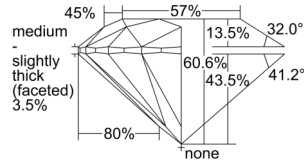

GIA®

FACSIMILE

GIA REPORT 2506138162

Verify this report at GIA.edu

GIA NATURAL DIAMOND DOSSIER®

August 07, 2024
GIA Report Number 2506138162
Shape and Cutting Style ..... Round Brilliant
Measurements ..... 4.18 - 4.20 x 2.54 mm

GRADING RESULTS

Carat Weight ..... 0.27 carat
Color Grade ..... D
Clarity Grade VVS1
Cut Grade ..... Excellent

ADDITIONAL GRADING INFORMATION

Polish ..... Excellent
Symmetry ..... Excellent
Fluorescence ..... Medium Blue
Clarity Characteristics ..... Pinpoint
Inscription(s): GIA 2506138162

PROPORTIONS

Profile to actual proportions

GRADING SCALES

GIA COLOR SCALE

COLORLESS	D
	E
	F
	G
	H
	I
	J
NEAR COLORLESS	K
	L
FAIN	M
	N
	O
	P
VERY LIGHT	Q
	R
	S
	T
	U
	V
	W
	X
	Y
LIGHT	Z

GIA CLARITY SCALE

	FLAWLESS
	INTERNALLY FLAWLESS
VERY VERY SLIGHTLY INCLUDED	VVS₁
	VVS₂
VERY SLIGHTLY INCLUDED	VS₁
	VS₂
SLIGHTLY INCLUDED	SI₁
	SI₂
INCLUDED	I₁
	I₂
	I₃

GIA CUT SCALE

	EXCELLENT
	VERY GOOD
	GOOD
	FAIR
	POOR