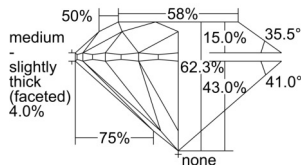

GIA®

FACSIMILE

GIA REPORT 2506143875

Verify this report at GIA.edu

GIA NATURAL DIAMOND DOSSIER®

August 12, 2024
GIA Report Number 2506143875
Shape and Cutting Style ..... Round Brilliant
Measurements ..... 4.52 - 4.54 x 2.82 mm

GRADING RESULTS

Carat Weight ..... 0.36 carat
Color Grade ..... G
Clarity Grade VS1
Cut Grade ..... Excellent

ADDITIONAL GRADING INFORMATION

Polish ..... Excellent
Symmetry ..... Excellent
Fluorescence ..... Faint
Clarity Characteristics ..... Feather
Inscription(s): GIA 2506143875

PROPORTIONS

Profile to actual proportions

GRADING SCALES

GIA COLOR SCALE

COLORED	D
	E
	F
	G
	H
	I
	J
NEAR COLORLESS	K
	L
	M
	N
	O
	P
	Q
	R
	S
	T
	U
	V
	W
	X
	Y
	Z

GIA CLARITY SCALE

FLAWLESS	VERY VERY SLIGHTLY INCLUDED	VS₁	VS₂	VS₁	VS₂	SI₁	SI₂	I₁	I₂	I₃		
											FLAWLESS	INTERNALLY FLAWLESS

GIA CUT SCALE

EXCELLENT
VERY GOOD
GOOD
FAIR
POOR