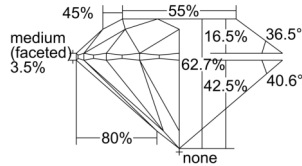

GIA®

FACSIMILE

GIA REPORT 2506144073

Verify this report at GIA.edu

GIA NATURAL DIAMOND DOSSIER®

August 13, 2024
GIA Report Number 2506144073
Shape and Cutting Style ..... Round Brilliant
Measurements ..... 4.26 - 4.29 x 2.68 mm

GRADING RESULTS

Carat Weight ..... 0.30 carat
Color Grade ..... G
Clarity Grade VS1
Cut Grade ..... Excellent

ADDITIONAL GRADING INFORMATION

Polish ..... Excellent
Symmetry ..... Excellent
Fluorescence ..... None
Clarity Characteristics..Crystal, Cloud, Pinpoint, Indented Natural
Inscription(s): GIA 2506144073

PROPORTIONS

Profile to actual proportions

GRADING SCALES

GIA COLOR SCALE	GIA CLARITY SCALE	GIA CUT SCALE	
D	FLAWLESS	EXCELLENT	
E	INTERNALLY FLAWLESS		
F		VVS₁	VERY GOOD
G	VVS₂		
H	VS₁	GOOD	
I	VS₂		
J	SI₁	FAIR	
K	SI₂		
L	I₁	POOR	
M	I₂		
N	I₃		
O			
P			
Q			
R			
S			
T			
U			
V			
W			
X			
Y			
Z