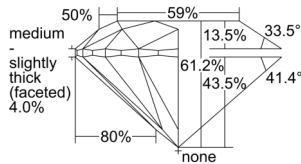

GIA®

FACSIMILE

GIA REPORT 2506144463

Verify this report at GIA.edu

GIA NATURAL DIAMOND DOSSIER®

August 08, 2024
GIA Report Number 2506144463
Shape and Cutting Style ..... Round Brilliant
Measurements ..... 4.30 - 4.31 x 2.63 mm

GRADING RESULTS

Carat Weight ..... 0.30 carat
Color Grade ..... G
Clarity Grade VS1
Cut Grade ..... Excellent

ADDITIONAL GRADING INFORMATION

Polish ..... Excellent
Symmetry ..... Excellent
Fluorescence ..... Medium Blue
Clarity Characteristics ..... Cloud, Indented Natural
Inscription(s): GIA 2506144463

PROPORTIONS

Profile to actual proportions

GRADING SCALES

GIA COLOR SCALE

COLORLESS	D
	E
	F
	G
	H
	I
	J
NEAR COLORLESS	K
	L
	M
Faint	N
	O
	P
	Q
	R
	S
	T
	U
	V
	W
	X
	Y
Light	Z

GIA CLARITY SCALE

FLAWLESS	INTERNAL FLAWLESS	
		FLAWLESS
VERY VERY SLIGHTLY INCLUDED	VVS₁	
	VVS₂	
VERY SLIGHTLY INCLUDED	VS₁	
	VS₂	
SLIGHTLY INCLUDED	SI₁	
	SI₂	
INCLUDED	I₁	
	I₂	
	I₃	

GIA CUT SCALE

EXCELLENT
VERY GOOD
GOOD
FAIR
POOR