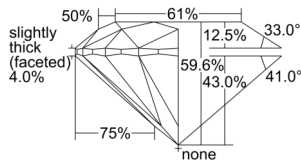

GIA®

FACSIMILE

GIA REPORT 2506148534

Verify this report at GIA.edu

GIA NATURAL DIAMOND DOSSIER®

August 08, 2024
GIA Report Number 2506148534
Shape and Cutting Style ..... Round Brilliant
Measurements ..... 5.40 - 5.42 x 3.23 mm

GRADING RESULTS

Carat Weight ..... 0.58 carat
Color Grade ..... D
Clarity Grade VS1
Cut Grade ..... Excellent

ADDITIONAL GRADING INFORMATION

Polish ..... Excellent
Symmetry ..... Excellent
Fluorescence ..... None
Clarity Characteristics..... Crystal, Cloud, Pinpoint, Needle
Inscription(s): GIA 2506148534

PROPORTIONS

Profile to actual proportions

GRADING SCALES

GIA COLOR SCALE	GIA CLARITY SCALE	GIA CUT SCALE	
D	FLAWLESS	EXCELLENT	
E	INTERNALLY FLAWLESS		
F		VVS₁	VERY GOOD
G	VVS₂		
H	VS₁	GOOD	
I	VS₂		
J	SI₁	FAIR	
K	SI₂		
L	I₁	POOR	
M	I₂		
N	I₃		
O			
P			
Q			
R			
S			
T			
U			
V			
W			
X			
Y			
Z