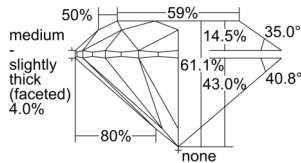

GIA®

FACSIMILE

GIA REPORT 2506149288

Verify this report at GIA.edu

GIA NATURAL DIAMOND DOSSIER®

August 09, 2024
GIA Report Number 2506149288
Shape and Cutting Style ..... Round Brilliant
Measurements ..... 4.87 - 4.91 x 2.99 mm

GRADING RESULTS

Carat Weight ..... 0.44 carat
Color Grade ..... G
Clarity Grade S11
Cut Grade ..... Excellent

ADDITIONAL GRADING INFORMATION

Polish ..... Excellent
Symmetry ..... Excellent
Fluorescence ..... None
Clarity Characteristics ..... Cloud
Inscription(s): GIA 2506149288

PROPORTIONS

Profile to actual proportions

GRADING SCALES

GIA COLOR SCALE

COLOREDNESS	D
	E
	F
	G
	H
	I
	J
NEAR COLORLESS	K
	L
Faint	M
	N
	O
	P
Very Light	Q
	R
	S
	T
	U
	V
Light	W
	X
	Y
	Z

GIA CLARITY SCALE

FLAWLESS	INTERNAL FLAWLESS	EXCELLENT	
VERY VERY SLIGHTLY INCLUDED	VVS₁	VERY GOOD	
	VVS₂		
VERY SLIGHTLY INCLUDED	VS₁	GOOD	
	VS₂		
SLIGHTLY INCLUDED	SI₁	FAIR	
	SI₂		
INCLUDED	I₁	POOR	
	I₂		
	I₃