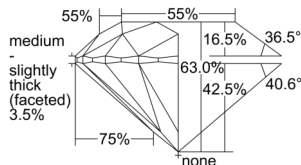

GIA®

FACSIMILE

GIA REPORT 2506155871

Verify this report at GIA.edu

GIA NATURAL DIAMOND DOSSIER®

August 12, 2024
GIA Report Number 2506155871
Shape and Cutting Style ..... Round Brilliant
Measurements ..... 4.42 - 4.44 x 2.79 mm

GRADING RESULTS

Carat Weight ..... 0.34 carat
Color Grade ..... H
Clarity Grade S11
Cut Grade ..... Excellent

ADDITIONAL GRADING INFORMATION

Polish ..... Excellent
Symmetry ..... Excellent
Fluorescence ..... Faint
Clarity Characteristics ..... Crystal, Cloud
Inscription(s): GIA 2506155871

PROPORTIONS

Profile to actual proportions