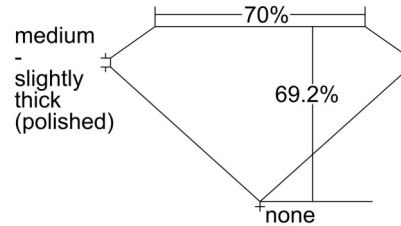

PROPORTIONS

Profile not to actual proportions