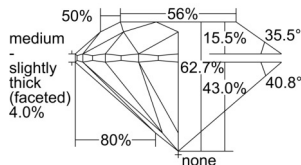

GIA®

FACSIMILE

GIA REPORT 2506160034

Verify this report at GIA.edu

GIA NATURAL DIAMOND DOSSIER®

August 09, 2024
GIA Report Number 2506160034
Shape and Cutting Style ..... Round Brilliant
Measurements ..... 4.69 - 4.71 x 2.95 mm

GRADING RESULTS

Carat Weight ..... 0.40 carat
Color Grade ..... F
Clarity Grade S11
Cut Grade ..... Excellent

ADDITIONAL GRADING INFORMATION

Polish ..... Excellent
Symmetry ..... Excellent
Fluorescence ..... None
Clarity Characteristics ..... Cloud, Feather, Crystal
Inspection(s): GIA 2506160034

PROPORTIONS

Profile to actual proportions

GRADING SCALES

GIA COLOR SCALE	GIA CLARITY SCALE	GIA CUT SCALE	
D	FLAWLESS	EXCELLENT	
E	INTERNALLY FLAWLESS		
F		VVS₁	VERY GOOD
G	VVS₂		
H	VS₁	GOOD	
I	VS₂		
J	S1₁	FAIR	
K	S1₂		
L	I₁	POOR	
M	I₂		
N	I₃		
O			
P			
Q			
R			
S			
T			
U			
V			
W			
X			
Y			
Z