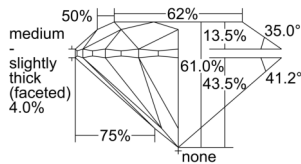

GIA®

FACSIMILE

GIA REPORT 2506165996

Verify this report at GIA.edu

GIA NATURAL DIAMOND DOSSIER®

August 09, 2024
GIA Report Number 2506165996
Shape and Cutting Style ..... Round Brilliant
Measurements ..... 5.06 - 5.10 x 3.10 mm

GRADING RESULTS

Carat Weight ..... 0.50 carat
Color Grade ..... D
Clarity Grade S11
Cut Grade ..... Excellent

ADDITIONAL GRADING INFORMATION

Polish ..... Excellent
Symmetry ..... Excellent
Fluorescence ..... Faint
Clarity Characteristics ..... Crystal, Indented Natural
Inscription(s): GIA 2506165996

PROPORTIONS

Profile to actual proportions

GRADING SCALES

GIA COLOR SCALE	GIA CLARITY SCALE	GIA CUT SCALE
D	FLAWLESS	EXCELLENT
E	FLAWLESS	
F	INTERNALLY FLAWLESS	VERY GOOD
G	FLAWLESS	
H	VVS₁	GOOD
I	VVS₂	
J	VS₁	FAIR
K	VS₂	
L	S1₁	POOR
M	S1₂	
N	I₁	
O	I₂	
P	I₃	
Q		
R		
S		
T		
U		
V		
W		
X		
Y		
Z