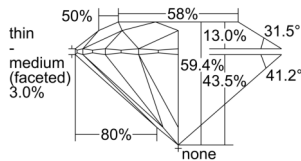

GIA®

FACSIMILE

GIA REPORT 2506170299

Verify this report at GIA.edu

GIA NATURAL DIAMOND DOSSIER®

August 12, 2024
GIA Report Number 2506170299
Shape and Cutting Style ..... Round Brilliant
Measurements ..... 4.37 - 4.40 x 2.60 mm

GRADING RESULTS

Carat Weight ..... 0.30 carat
Color Grade ..... H
Clarity Grade S11
Cut Grade ..... Excellent

ADDITIONAL GRADING INFORMATION

Polish ..... Excellent
Symmetry ..... Excellent
Fluorescence ..... None
Clarity Characteristics ..... Cloud
Inscription(s): GIA 2506170299

PROPORTIONS

Profile to actual proportions

GRADING SCALES

GIA COLOR SCALE	GIA CLARITY SCALE	GIA CUT SCALE	
D	FLAWLESS	EXCELLENT	
E	INTERNALLY FLAWLESS		
F		VVS₁	VERY GOOD
G	VVS₂		
H	VS₁	GOOD	
I	VS₂		
J	S1₁	FAIR	
K	S1₂		
L	I₁	POOR	
M	I₂		
N	I₃		
O			
P			
Q			
R			
S			
T			
U			
V			
W			
X			
Y			
Z