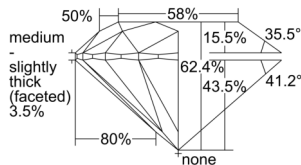

GIA®

FACSIMILE

GIA REPORT 2506173960

Verify this report at GIA.edu

GIA NATURAL DIAMOND DOSSIER®

August 12, 2024
GIA Report Number 2506173960
Shape and Cutting Style ..... Round Brilliant
Measurements ..... 5.35 - 5.40 x 3.36 mm

GRADING RESULTS

Carat Weight ..... 0.60 carat
Color Grade ..... D
Clarity Grade VVS1
Cut Grade ..... Excellent

ADDITIONAL GRADING INFORMATION

Polish ..... Excellent
Symmetry ..... Excellent
Fluorescence ..... Faint
Clarity Characteristics ..... Pinpoint
Inscription(s): GIA 2506173960

PROPORTIONS

Profile to actual proportions

GRADING SCALES

GIA COLOR SCALE	GIA CLARITY SCALE	GIA CUT SCALE	
D	FLAWLESS	EXCELLENT	
E	INTERNALLY FLAWLESS		
F		VVS₁	VERY GOOD
G	VVS₂		
H	VS₁	GOOD	
I	VS₂		
J	SI₁	FAIR	
K	SI₂		
L	I₁	POOR	
M			
N			
O	I₂		
P			
Q			
R	I₃		
S			
T			
U			
V			
W			
X			
Y			
Z