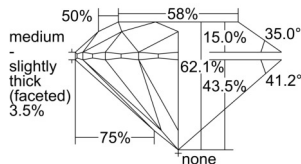

GIA®

FACSIMILE

GIA REPORT 2506175429

Verify this report at GIA.edu

GIA NATURAL DIAMOND DOSSIER®

August 12, 2024
GIA Report Number 2506175429
Shape and Cutting Style ..... Round Brilliant
Measurements ..... 5.26 - 5.28 x 3.28 mm

GRADING RESULTS

Carat Weight ..... 0.56 carat
Color Grade I
Clarity Grade VVS1
Cut Grade ..... Excellent

ADDITIONAL GRADING INFORMATION

Polish ..... Excellent
Symmetry ..... Excellent
Fluorescence ..... None
Clarity Characteristics ..... Pinpoint
Inscription(s): GIA 2506175429

PROPORTIONS

Profile to actual proportions

GRADING SCALES

GIA COLOR SCALE	GIA CLARITY SCALE	GIA CUT SCALE	
D	FLAWLESS	EXCELLENT	
E	INTERNALLY FLAWLESS		
F		VVS₁	VERY GOOD
G	VVS₂		
H	VS₁	GOOD	
I	VS₂		
J	SI₁	FAIR	
K	SI₂		
L	I₁	POOR	
M	I₂		
N	I₃		
O			
P			
Q			
R			
S			
T			
U			
V			
W			
X			
Y			
Z