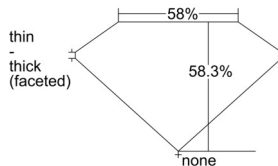

GIA®

FACSIMILE

GIA REPORT 2506182142

Verify this report at GIA.edu

GIA NATURAL DIAMOND DOSSIER®

August 14, 2024
GIA Report Number 2506182142
Shape and Cutting Style ..... Heart Brilliant
Measurements ..... 5.09 x 5.67 x 3.30 mm

GRADING RESULTS

Carat Weight ..... 0.53 carat
Color Grade ..... D
Clarity Grade VVS1

ADDITIONAL GRADING INFORMATION

Polish ..... Excellent
Symmetry ..... Excellent
Fluorescence ..... None
Clarity Characteristics..... Pinpoint, Feather, Surface Graining
Inscription(s): GIA 2506182142

PROPORTIONS

Profile not to actual proportions

GRADING SCALES

GIA COLOR SCALE		GIA CLARITY SCALE			
COLORLESS	D	VERY VERY SLIGHTLY INCLUDED	FLAWLESS		
	E		INTERNALLY FLAWLESS		
	F	VERY SLIGHTLY INCLUDED	VVS₁		
	G		VVS₂		
	H		VS₁		
	NEAR COLORLESS	I	SLIGHTLY INCLUDED	VS₂	
		J		SI₁	
		FAINT	K	INCLUDED	SI₂
			L		I₁
			M		I₂
VERT LIGHT	N	INCLUDED	I₃		
	O				
	P				
	Q				
	R				
LIGHT	S				
	T				
	U				
	V				
	W				
X					
Y					
Z