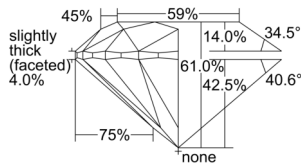

GIA®

FACSIMILE

GIA REPORT 2506187081

Verify this report at GIA.edu

GIA NATURAL DIAMOND DOSSIER®

August 14, 2024
GIA Report Number 2506187081
Shape and Cutting Style ..... Round Brilliant
Measurements ..... 6.19 - 6.23 x 3.79 mm

GRADING RESULTS

Carat Weight ..... 0.91 carat
Color Grade ..... K
Clarity Grade VS2
Cut Grade ..... Excellent

ADDITIONAL GRADING INFORMATION

Polish ..... Excellent
Symmetry ..... Excellent
Fluorescence ..... None
Clarity Characteristics ..... Cloud, Crystal
Inscription(s): GIA 2506187081

PROPORTIONS

GRADING SCALES

GIA COLOR SCALE	GIA CLARITY SCALE	GIA CUT SCALE	
D	FLAWLESS	EXCELLENT	
E	INTERNALLY FLAWLESS		
F		VVS₁	VERY GOOD
G	VVS₂		
H	VS₁	GOOD	
I	VS₂		
J	SI₁	FAIR	
K	SI₂		
L	I₁	POOR	
M	I₂		
N	I₃		
O			
P			
Q			
R			
S			
T			
U			
V			
W			
X			
Y			
Z