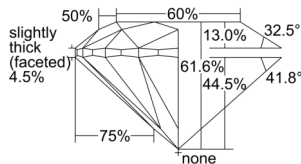

GIA®

FACSIMILE

GIA NATURAL DIAMOND DOSSIER®

August 16, 2024
GIA Report Number 2506203625
Shape and Cutting Style ..... Round Brilliant
Measurements ..... 5.68 - 5.71 x 3.51 mm

GRADING RESULTS

Carat Weight ..... 0.70 carat
Color Grade ..... H
Clarity Grade VS1
Cut Grade ..... Excellent

ADDITIONAL GRADING INFORMATION

Polish ..... Excellent
Symmetry ..... Excellent
Fluorescence ..... None
Clarity Characteristics ..... Crystal, Pinpoint
Inscription(s): GIA 2506203625

GIA REPORT 2506203625

Verify this report at GIA.edu

PROPORTIONS

Profile to actual proportions