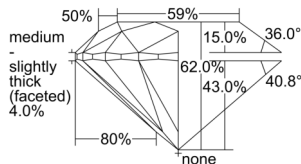

GIA®

FACSIMILE

GIA REPORT 2506209784

Verify this report at GIA.edu

GIA NATURAL DIAMOND DOSSIER®

August 19, 2024
GIA Report Number 2506209784
Shape and Cutting Style ..... Round Brilliant
Measurements ..... 4.64 - 4.67 x 2.89 mm

GRADING RESULTS

Carat Weight ..... 0.39 carat
Color Grade ..... G
Clarity Grade VS1
Cut Grade ..... Excellent

ADDITIONAL GRADING INFORMATION

Polish ..... Excellent
Symmetry ..... Excellent
Fluorescence ..... None
Clarity Characteristics..... Crystal, Needle, Pinpoint, Indented
Natural

Inscription(s): GIA 2506209784

PROPORTIONS

Profile to actual proportions

GRADING SCALES

GIA COLOR SCALE

COLORED	D
	E
	F
	G
	H
	I
	J
NEAR COLORLESS	K
	L
	M
	N
	O
	P
	Q
	R
	S
	T
	U
	V
	W
	X
	Y
	Z

GIA CLARITY SCALE

GIA CUT SCALE

EXCELLENT
VERY GOOD
GOOD
FAIR
POOR