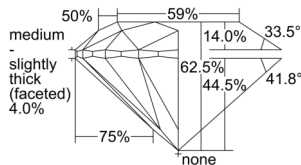

GIA®

FACSIMILE

GIA REPORT 2506215805

Verify this report at GIA.edu

GIA NATURAL DIAMOND DOSSIER®

August 20, 2024
GIA Report Number 2506215805
Shape and Cutting Style ..... Round Brilliant
Measurements ..... 4.26 - 4.32 x 2.68 mm

GRADING RESULTS

Carat Weight ..... 0.30 carat
Color Grade ..... G
Clarity Grade VS1
Cut Grade ..... Excellent

ADDITIONAL GRADING INFORMATION

Polish ..... Excellent
Symmetry ..... Very Good
Fluorescence ..... None
Clarity Characteristics ..... Cloud
Inscription(s): GIA 2506215805

PROPORTIONS

Profile to actual proportions

GRADING SCALES

GIA COLOR SCALE	GIA CLARITY SCALE	GIA CUT SCALE	
D	FLAWLESS	EXCELLENT	
E	INTERNALLY FLAWLESS		
F		VVS₁	VERY GOOD
G	VVS₂		
H	VS₁	GOOD	
I	VS₂		
J	SI₁	FAIR	
K	SI₂		
L	I₁	POOR	
M	I₂		
N	I₃		
O			
P			
Q			
R			
S			
T			
U			
V			
W			
X			
Y			
Z