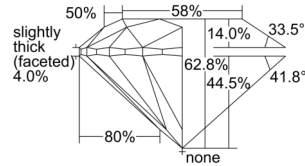

GIA®

FACSIMILE

GIA NATURAL DIAMOND DOSSIER®

August 20, 2024
GIA Report Number 2506217784
Shape and Cutting Style ..... Round Brilliant
Measurements ..... 5.06 - 5.09 x 3.18 mm

GRADING RESULTS

Carat Weight ..... 0.50 carat
Color Grade ..... E
Clarity Grade VS2
Cut Grade ..... Excellent

ADDITIONAL GRADING INFORMATION

Polish ..... Excellent
Symmetry ..... Excellent
Fluorescence ..... None
Clarity Characteristics ..... Crystal
Inscription(s): GIA 2506217784

GIA REPORT 2506217784

Verify this report at GIA.edu

PROPORTIONS

Profile to actual proportions